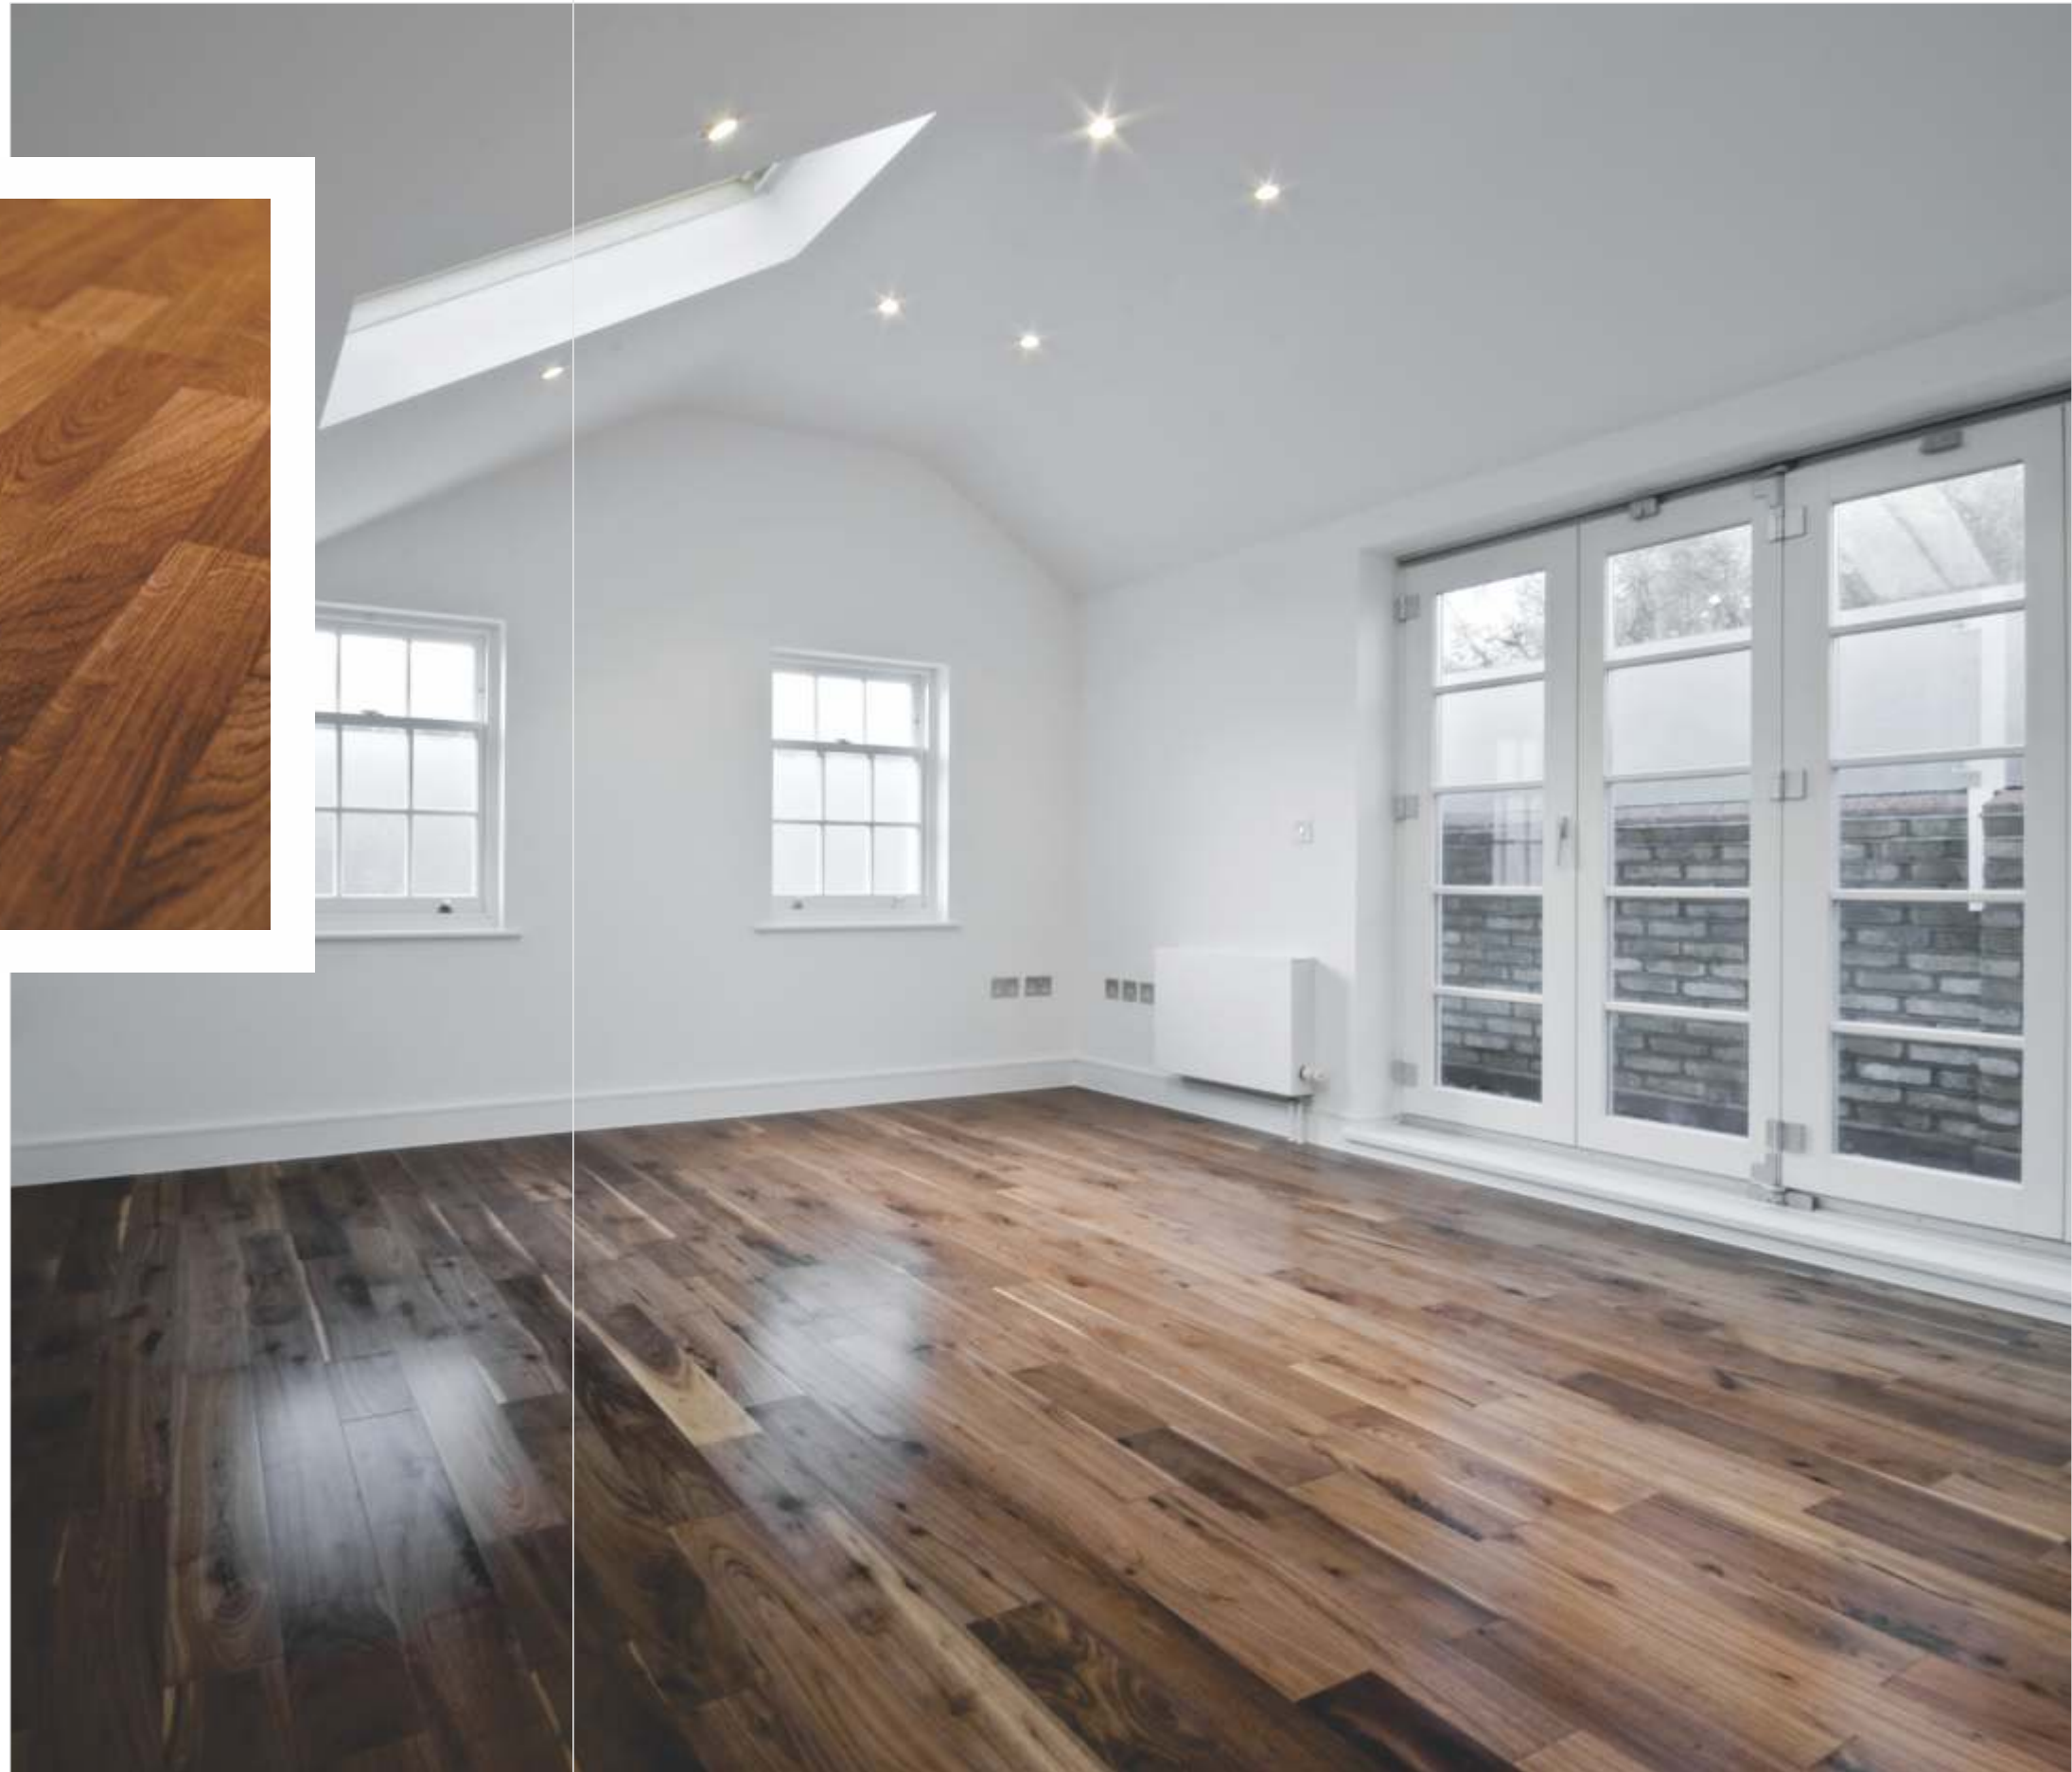

This floor is suitable for underfloor heating systems. While it enhances any décor and lifestyle, it also is an ideal choice for those who want their floor to look as close to real wood as possible. It's oiled flooring planks feature a scuff and scratch resistant finish. Vista offers a 15 years warranty on this product.

SOLIDO FEATURES

The Solid Floor

This laminate flooring comes in the 8mm thickness that tends to be a happy medium amongst other thicknesses available. It meets the needs of most residential areas, and makes for a quick fix to a floor issue in any room of your home. The 8mm Solido Perform & Elite gives you a nice wear layer with a solid floor to walk on.

Simulates Hardwood Floor

It is set in the V Groove form. V-groove flooring is a type of laminate that's designed to offer the appearance of a hardwood floor by mimicking its look and feel more closely than other flooring products.