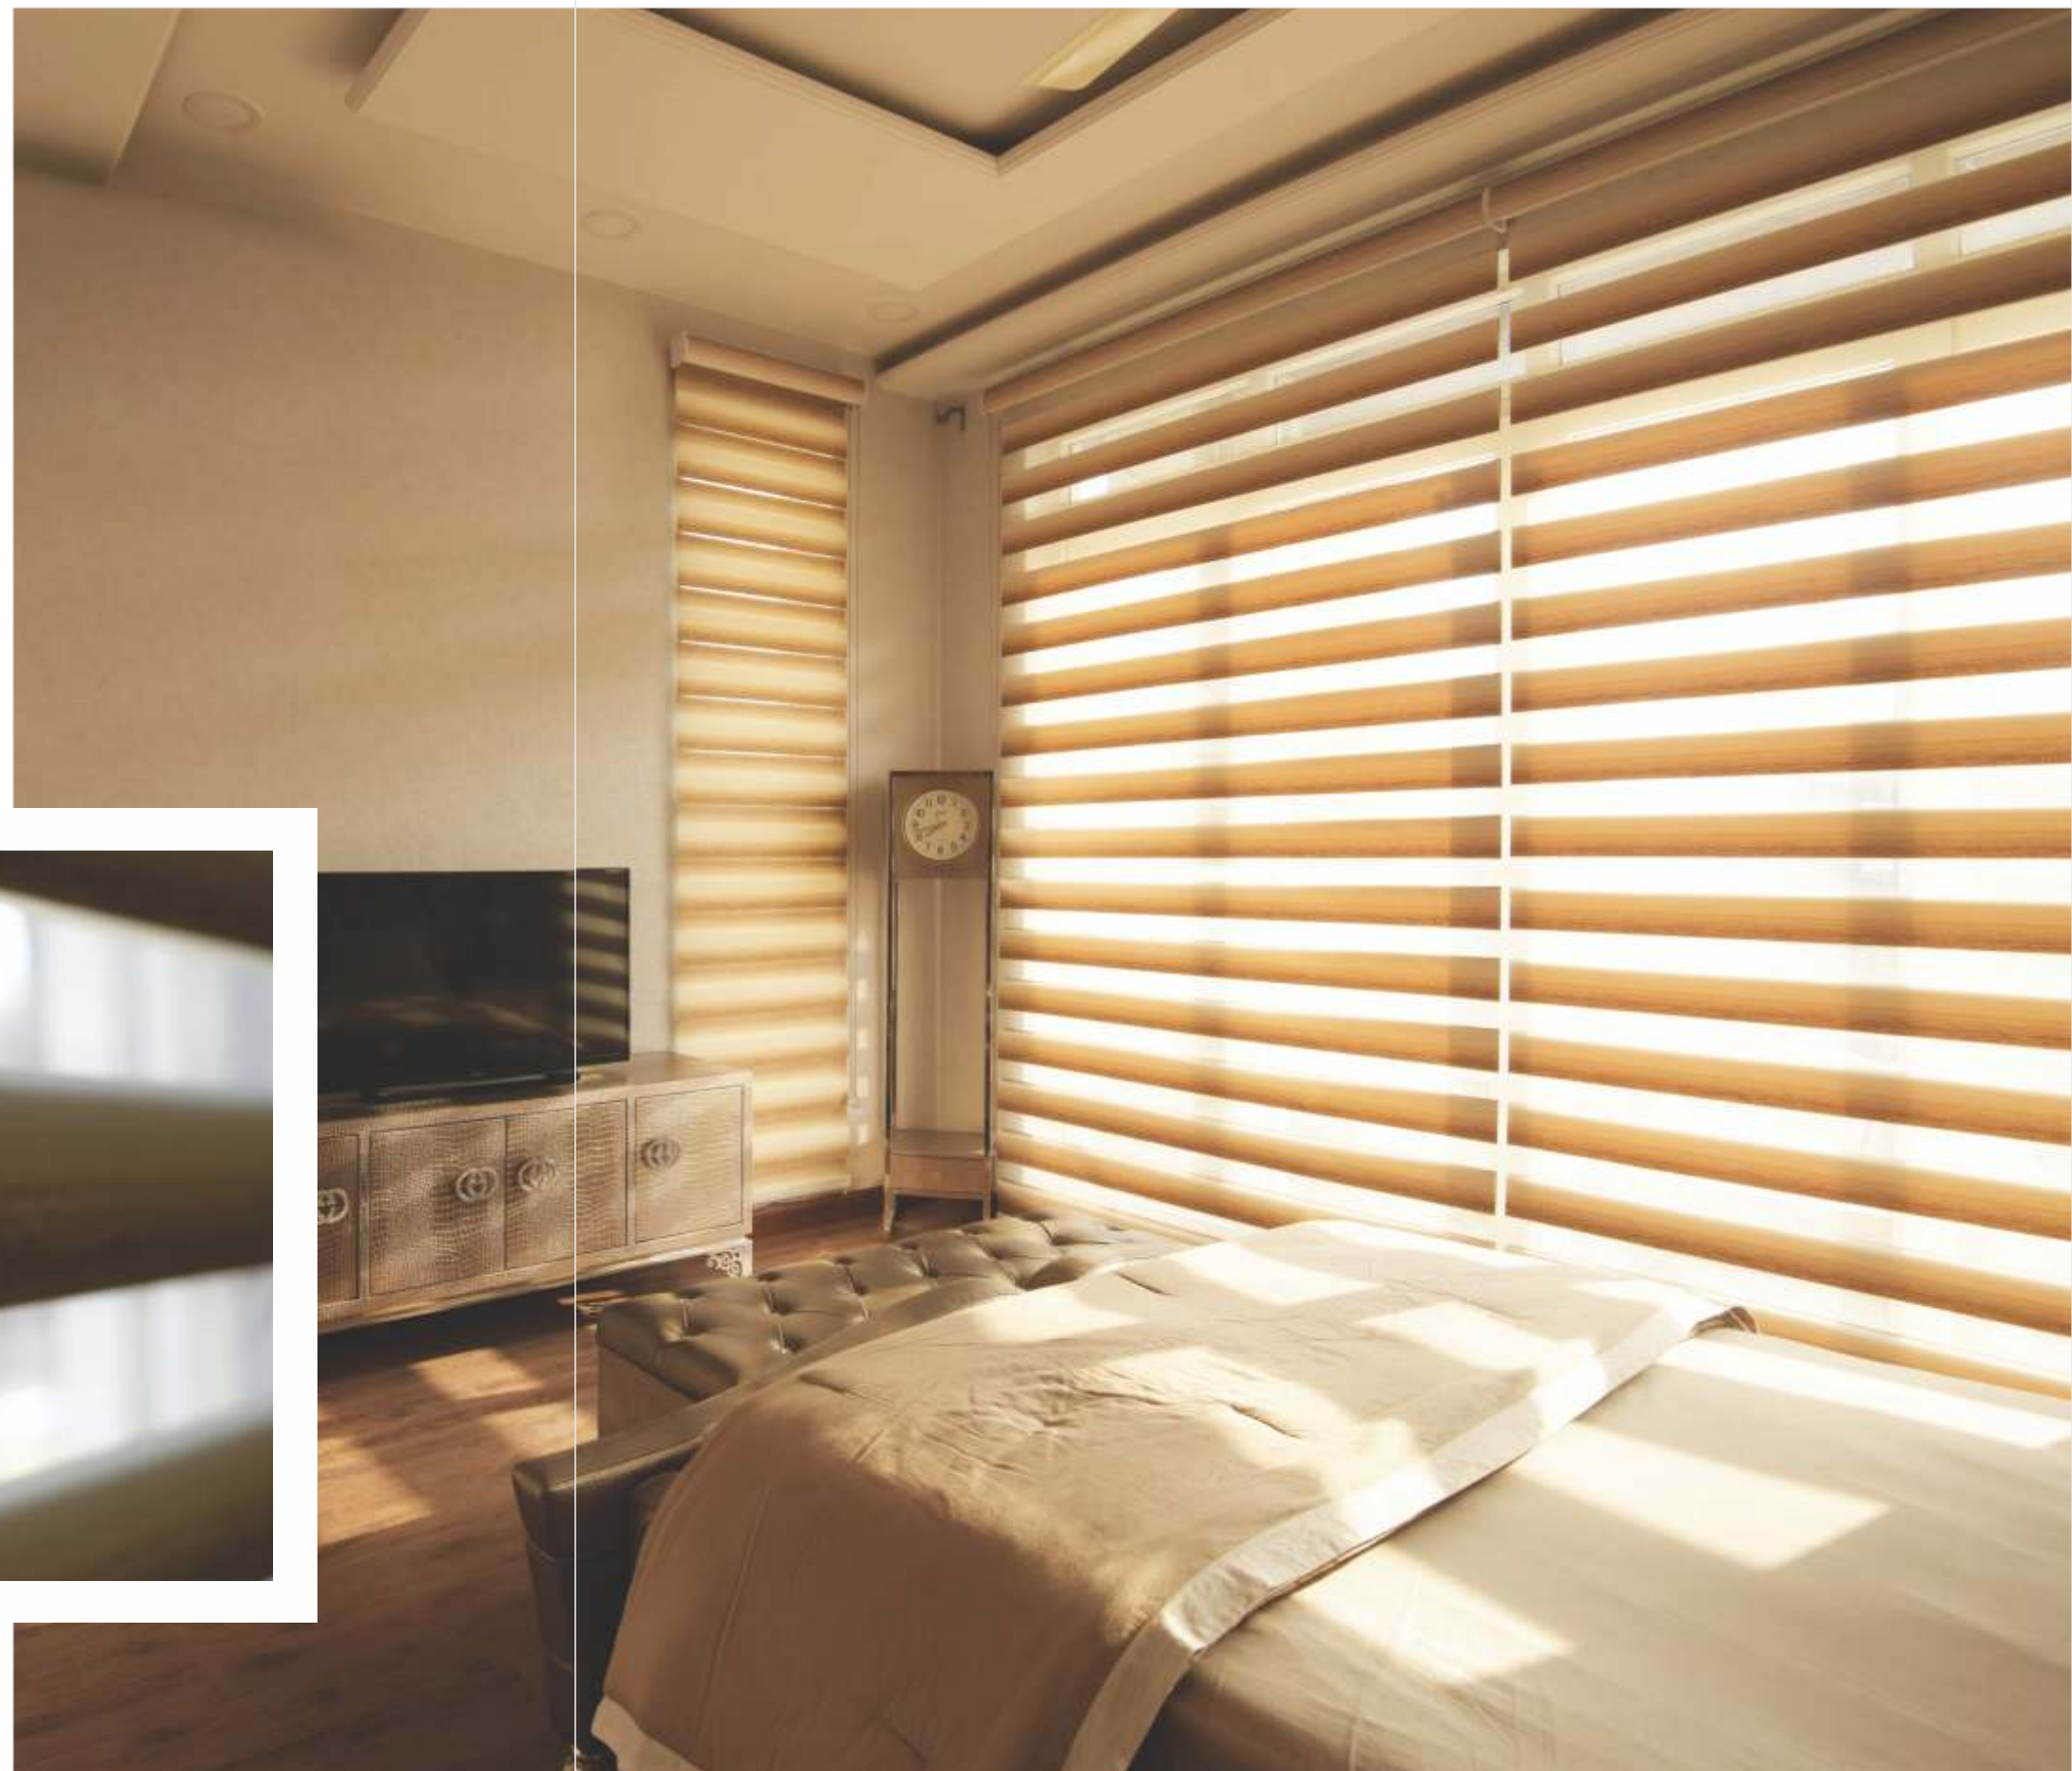

## The Zebra Blinds

Vista Sheer Dimout blinds, also known as Zebra Blinds worldwide, offers a melody of sheers and opaque combination of the same fabric, enticing and delighting the viewers.

Enabling you to control the light in your room, the layers of vista sheer dim out blinds, can be moved independently to each other, or in tandem to create different light effects.